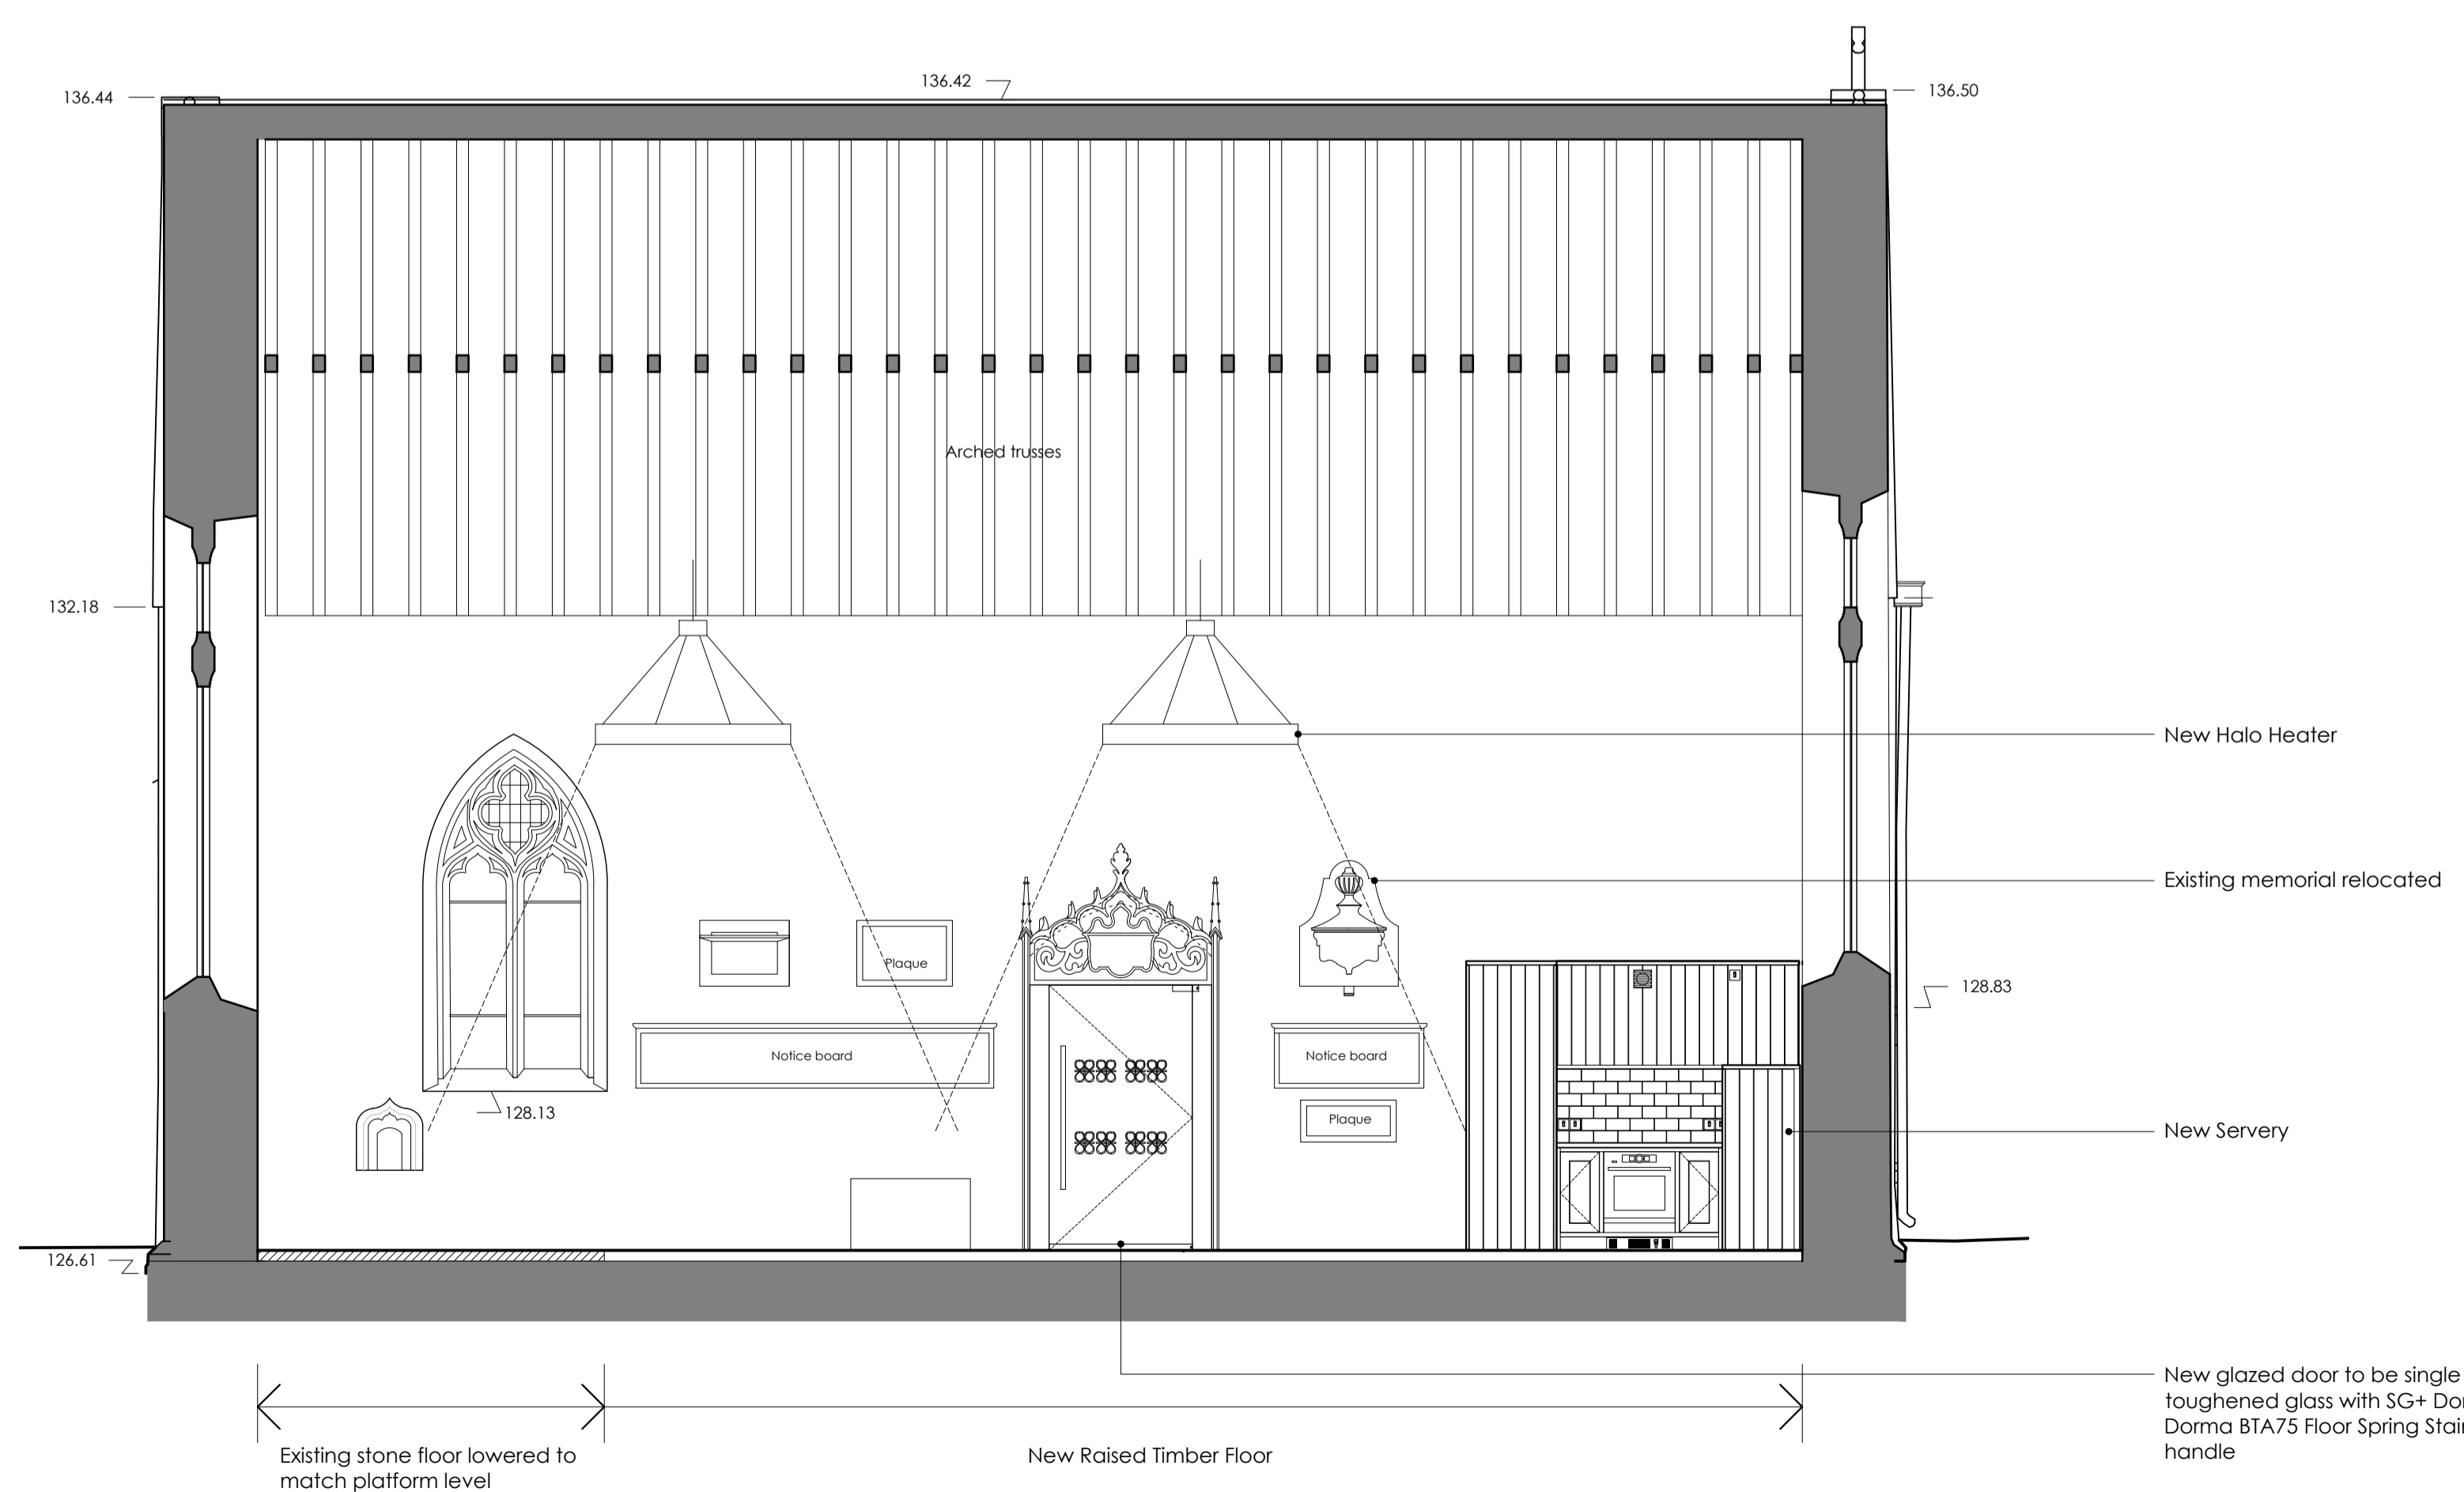

WC and Servery East Elevation

WC and Servery North Elevation

LYDIARD MILLICENT
 All Saints

Proposed Internal Sections

Stage
 FACULTY

benjamin + beauchamp
 architecture design conservation
 the borough studios, the borough,
 wedmore, somerset BS28 4EB
 T 01934 713313 F 01934 713314

Drawn by: JLB Date: 02/07/24 Scale: 1:20 at A1
 Drawing No: 0771.P.002 rev A